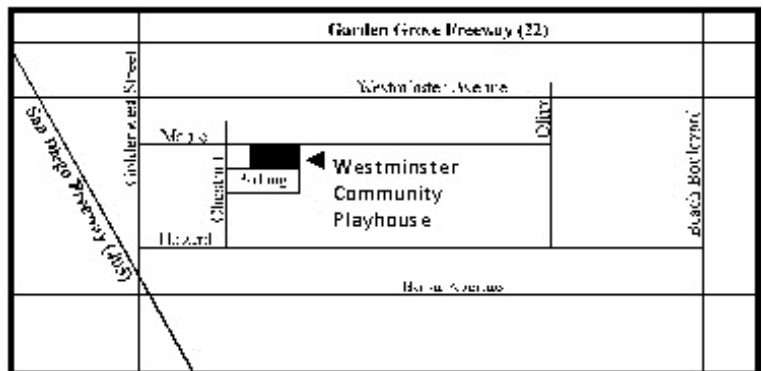

Set in the little village of Anatevka, the story centers on Tevye, a poor milkman and his five daughters. With the help of a colorful and tight-knit Jewish community, Tevye tries to protect his daughters and instill them with traditional values in the face of changing social mores and the growing anti-Semitism of Czarist Russia. Rich in historical and ethnic detail, Fiddler on the Roof's universal theme of tradition cuts across barriers of race, class, nationality and religion, leaving audiences crying tears of laughter, joy and sadness.