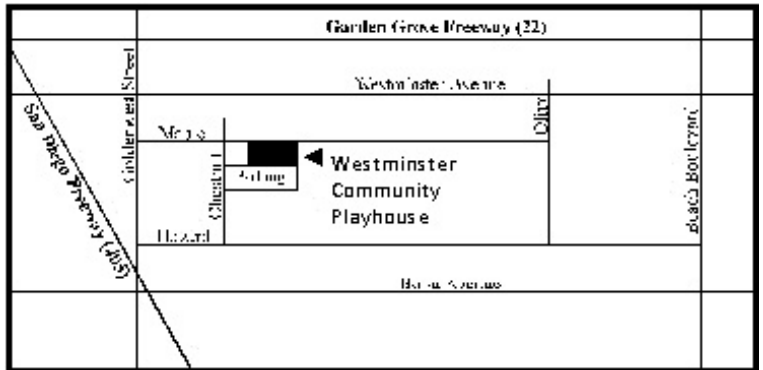

A thriller, Cecily Harrington's fiance is traveling in the Sudan, when she wins a big prize in a sweepstake and decides to postpone the wedding to spend a portion of the money on a European trip. During her travels, she meets Bruce Lovell, who sweeps the romance-craving Cecily off her feet, marries her, and takes her to his out-of-the-way cottage in the country. However, Lovell is not the charming gentleman he appears to be. Instead, he is a homicidal maniac of the most eerie, repulsive type, and is resolved to murder his new wife, just as he has murdered several other women before her. When a series of circumstances leads Cecily to realize the ghastly fact, she finds herself caught like a rat in a trap, unsure of how she will escape.

Featuring the talents of:

Jan Tiehen

Hannah Schill

Emily Contino

Jason Cook

Lawrence Ingells

Wayne Mayberry

Katie Mulligan

Kim Kiedrowski

Tom Mynar